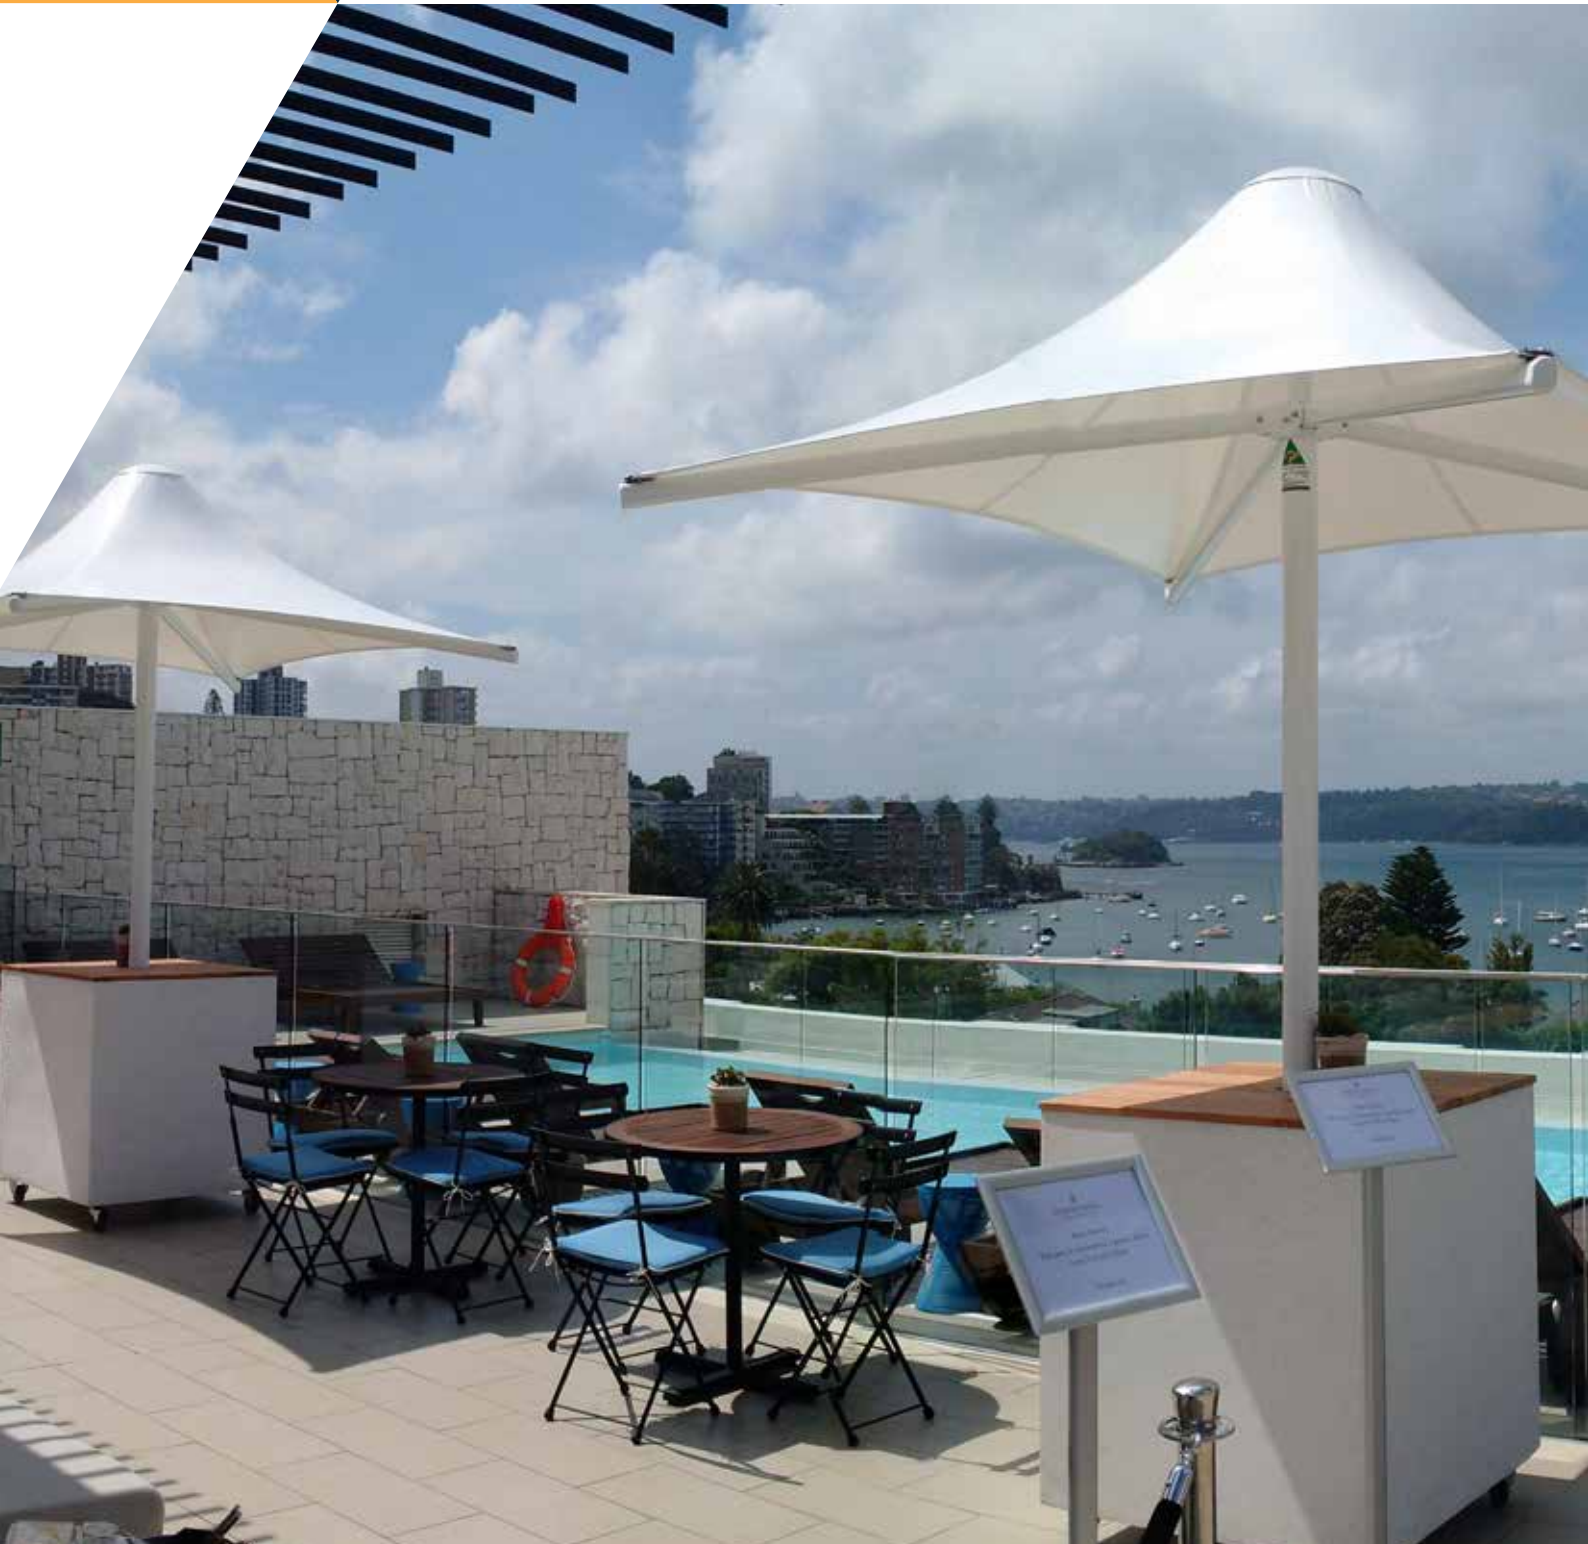

SKYSPANSHADE

COMMERCIAL UMBRELLAS AND SHADE STRUCTURES

SKYSPAN™ CUBE

Need shade here? Or over here? Our stylish concrete Skyspan™ Cubes have been designed to enable you to re-position your Skyspan™ umbrella where you need, when you need it.

Weighted, yet portable, each Skyspan™ Cube is fitted with commercial grade lockable casters and levelling feet, allowing for easy maneuverability of your umbrella. Once relocated, the Skyspan™ Cube is easily and safely locked into place.

Skyspan™ Cubes can be filled with decorative stone, sand, plants or lined with timber to double as a leaner/table, enhancing your outdoor space.

Sunset and Alfresco Portable Retractable Umbrellas*

Skyspan™ Cube Size* L x W x H mm	Umbrella Size	ALFRESCO	SUNSET
800 x 800 x 600	Square 2.4	■	■
800 x 800 x 600	Square 3.0	■	■
800 x 800 x 600	Hexagonal 4.4	NA	■