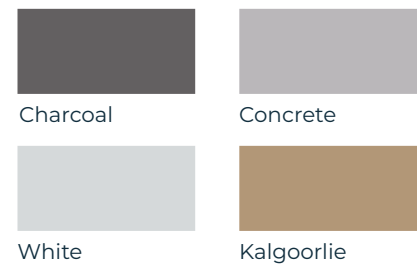

SKYSPAN™ CUBE

Portable Umbrella Base

Need shade here? Or over here? Our stylish concrete Skyspan™ Cubes have been designed to enable you to re-position your Skyspan™ umbrella where you need, when you need it.

Weighted, yet portable, each Skyspan™ Cube can be fitted with commercial grade lockable casters

and levelling feet, allowing for easy maneuverability of your umbrella. Once relocated, the Skyspan™ Cube is easily and safely locked into place.

Skyspan™ Cubes can be filled with decorative stone, sand, plants or lined with timber to double as a leaner/table, enhancing your outdoor space.

Sunset / Alfresco Portable Retractable Umbrellas*

Skyspan™ Cube Size*	Umbrella Size	ALFRESCO	SUNSET
800 x 800 x 600	Square 2.4	■	■
800 x 800 x 600	Square 3.0	■	■
800 x 800 x 600	Hexagonal 4.4	NA	■

Cube sizes: L x W x H mm

Cube Colour Options