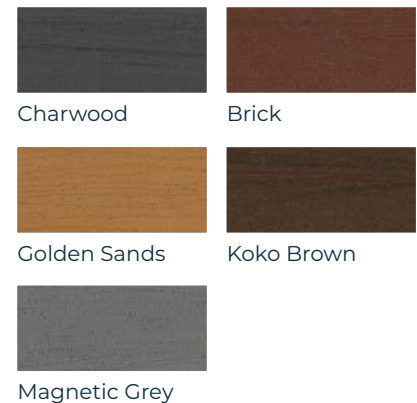

Cube Cover

Modwood XTREME GUARD timber surface
Square Edge (137mm x 23mm)